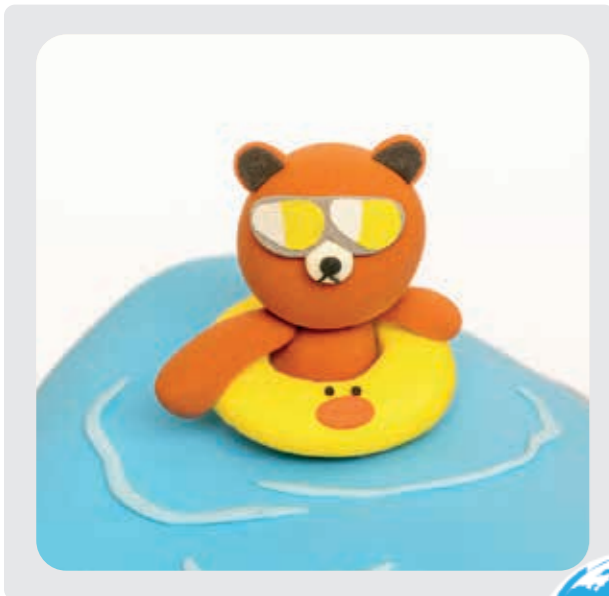

Soft modelling clay - non drying modelling
clay | 14 colorful bars packed in reuseable
bucket with handle.

2+

2

Colors

Art.-Nr. 628 0405

4 015259 204051

14x100g

JUNIORKNET - Schwimmknete