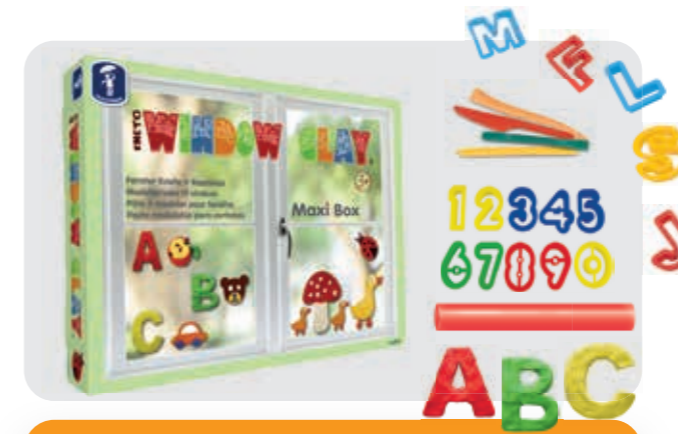

WINDOW CLAY - Fensterknete Maxi

Fensterknete | 10 Stangen Knete, 26 ABC Ausstecher, 10 Zahlen Ausstecher, 4 Modellierwerkzeuge und 1 Teigrolle.

Window clay | 10 bars clay, 26 ABC cutters, 10 numbers cutters, 4 tools and 1 rolling pin.

Colors

Art.-Nr. 628 0575